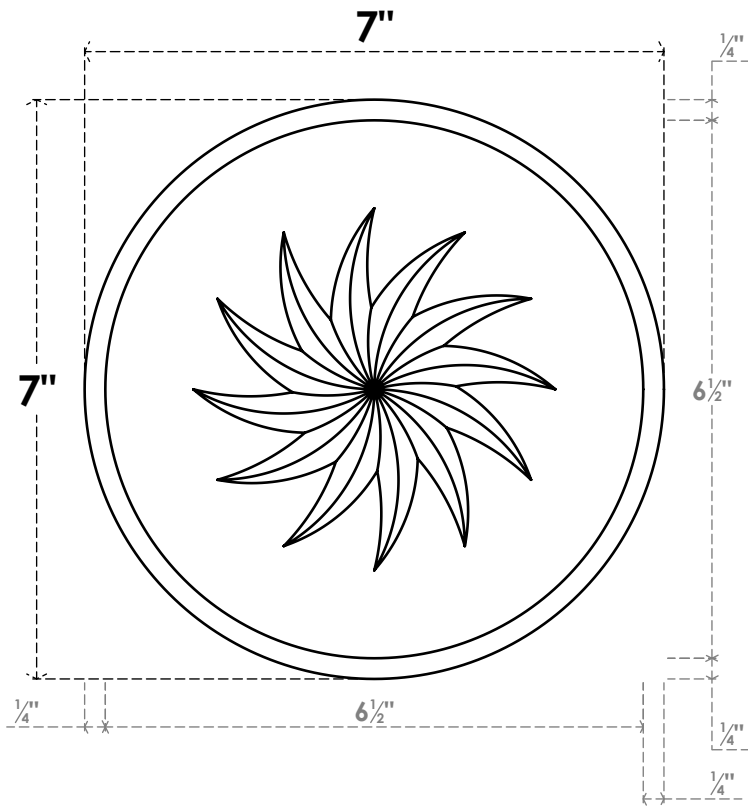

ROSP070X070X100GRY13

7"W X 7"H X 1"P STANDARD GRAYSON SPIRAL ROSETTE WITH BEVELED EDGE, ARCHITECTURAL GRADE PVC

FRONT

SIDE

EKENA MILLWORK
2300 WEST MAIN ST.
CLARKSVILLE, TX 75426
TOLL FREE: 866-607-0453
WWW.EKENAMILLWORK.COM