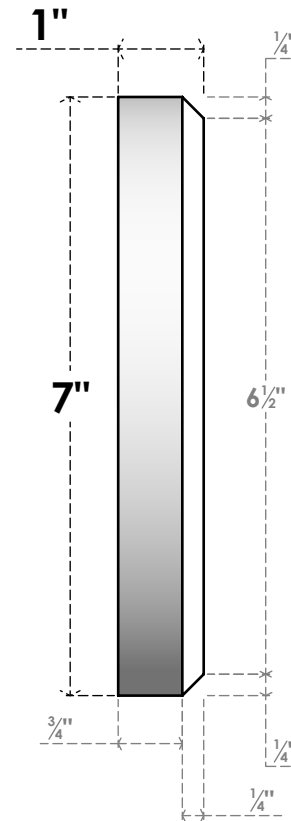

ROSP070X070X100GRY13

7"W X 7"H X 1"P STANDARD GRAYSON SPIRAL ROSETTE WITH BEVELED EDGE, ARCHITECTURAL GRADE PVC

FRONT

SIDE

EKENA MILLWORK
2300 WEST MAIN ST.
CLARKSVILLE, TX 75426
TOLL FREE: 866-607-0453
WWW.EKENAMILLWORK.COM

NOTES

1. INSTALLATION TO BE COMPLETED IN ACCORDANCE WITH MANUFACTURER'S SPECIFICATIONS.
2. DRAWING MAY NOT BE TO SCALE
3. THIS DRAWING IS INTENDED FOR DESIGN AND PLANNING PURPOSES ONLY.
4. ALL INFORMATION CONTAINED HEREIN WAS CURRENT AT THE TIME OF DEVELOPMENT BUT MUST BE REVIEWED AND APPROVED BY THE PRODUCT MANUFACTURER TO BE CONSIDERED ACCURATE.
5. ARCHITECTURAL GRADE PVC PRODUCTS ARE MADE FROM EXPANDED CELLULAR PVC AND COME NATURALLY WHITE BUT MAY BE PAINTED